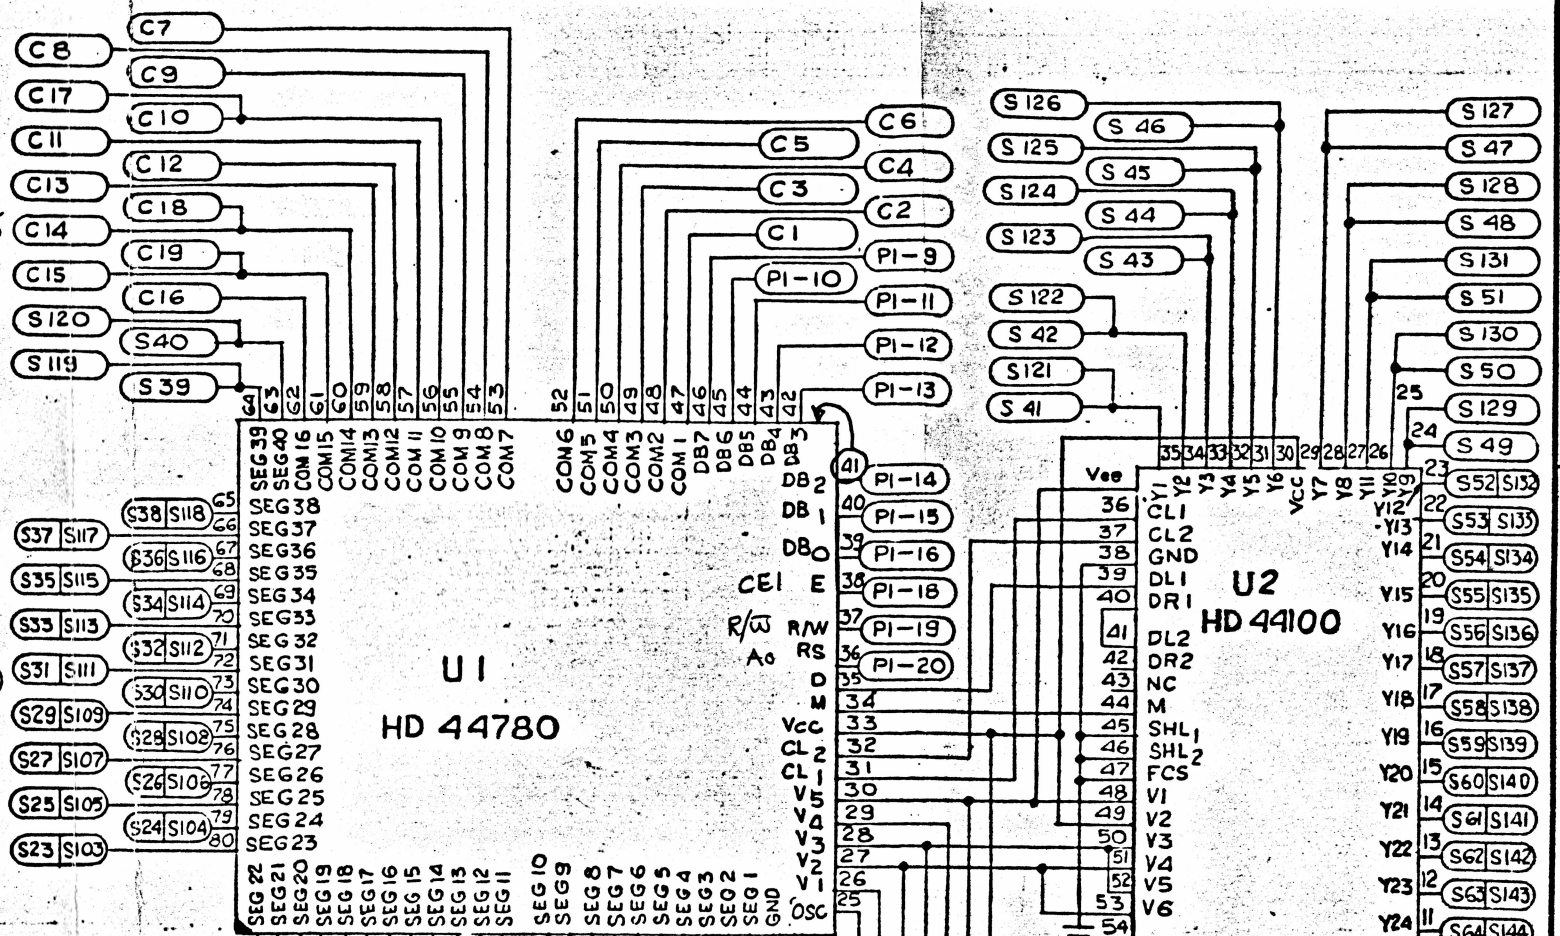

**LCD**  
REF. DRAWING NO. 1044479

DWN	CHK	DATE
Cher Vue		11-2-82
Cher Vue		11-10-82
DES. ENG.		1-5-83
PCC APVD.		
KLSC		

**KEYBOARD MATRIX**

1	2	3	4	5	6	7	8	B0
Q	W	E	R	T	Y	U	I	B1
A	S	D	F	G	H	J	K	B2
Z	X	C	V	B	N	M	,	B3
	SPACE		3	L	=	P	O	B4
0	CLR	LEFT	RIGHT	UP	/	DOWN	9	B5
	.	+	ENTER	-		*		B6
CTL	SHFT	BRK	CALL	FN	OFF			B7
A0	A1	A2	A3	A4	A5	A6	A7	

Jim JOHNSON

DIMENSION IDENT. NUMBER	
USED	NOT USED
	J.J.
	1-25-83
	1-31-83